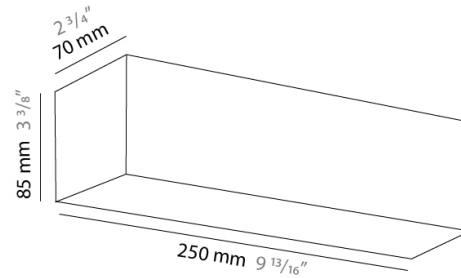

TOY SURFACE

D83281-PSS

GENERAL

Series: Toy _____

Brand: Panzeri _____

Division: Design _____

Mounting Type: Surface _____

Mounting Location: Wall _____

PHYSICAL

Shape: Rectangle _____

Length (mm): 250 _____

Length (in): $9 \frac{13}{16}$ _____

Height (mm): 70 _____

Height (in): $2 \frac{3}{4}$ _____

Extension (mm): 85 _____

Extension (in): $3 \frac{3}{8}$ _____

Light Distribution: Direct / Indirect _____

Weight (kg): 0.82 _____

Weight (lbs): 1.8 _____

Diffuser: Frost White Glass _____

Fixture Material: Metal _____

ELECTRICAL

Lamp Type: LED _____

Input Wattage (W): 13 _____

Total Output Wattage (W): 12 _____

Driver Included: Yes _____

Driver Location: Integrated _____

Driver Type: Integral LED driver, 700mA (Dimming and 277V options available with remote driver sold separately) _____

LED

Color Temperature (°K): 3000 _____

Max. Delivered Lumen (lm): 938 _____

CRI: >80 CRI _____

OPTICAL

RATINGS AND CERTIFICATIONS

Certified By: CSA Certified to UL and CSA Standards _____

IP rating: IP20 _____