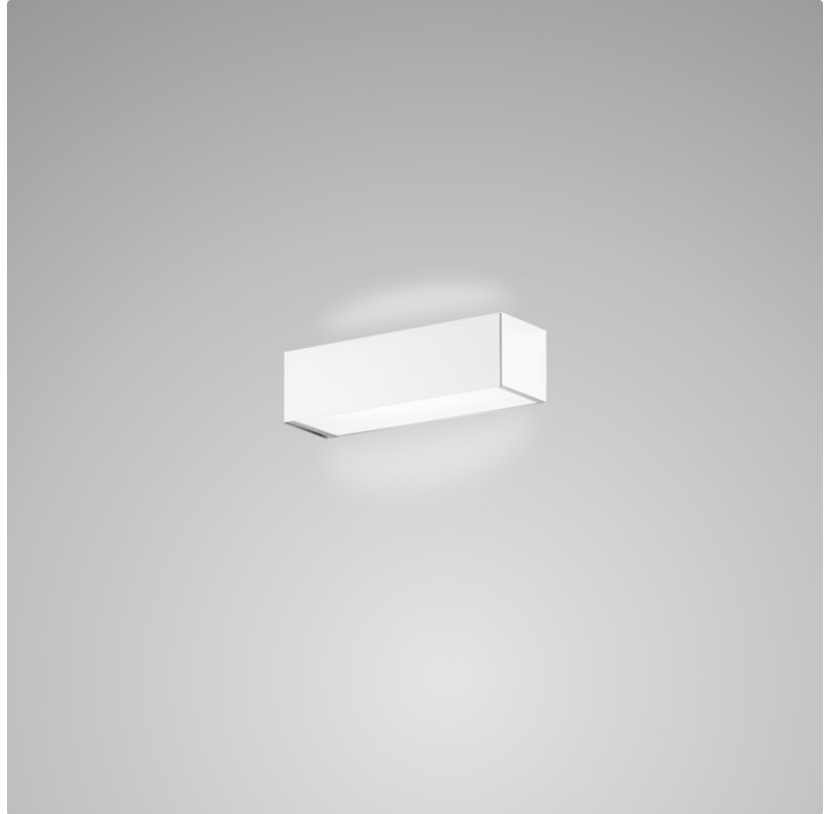

TOY SURFACE

D83281-WHI

GENERAL

Series: Toy _____

Brand: Panzeri _____

Division: Design _____

Mounting Type: Surface _____

Mounting Location: Wall _____

PHYSICAL

Shape: Rectangle _____

Length (mm): 250 _____

Length (in): 9 ¹³/₁₆ _____

Height (mm): 70 _____

Height (in): 2 ³/₄ _____

Extension (mm): 85 _____

Extension (in): 3 ³/₈ _____

Light Distribution: Direct / Indirect _____

Weight (kg): 0.82 _____

Weight (lbs): 1.8 _____

Diffuser: Frost White Glass _____

Fixture Material: Metal _____

ELECTRICAL

Lamp Type: LED _____

Input Wattage (W): 13 _____

Total Output Wattage (W): 12 _____

Driver Included: Yes _____

Driver Type: Integral LED driver, 700mA (Dimming and 277V options available with remote driver sold separately) _____

LED

Color Temperature (°K): 3000 _____

Max. Delivered Lumen (lm): 938 _____

Nominal Lumen (lm): 2 x 730lm _____

CRI: >80 CRI _____

OPTICAL

RATINGS AND CERTIFICATIONS

Certified By: CSA Certified to UL and CSA Standards _____

IP rating: IP20 _____