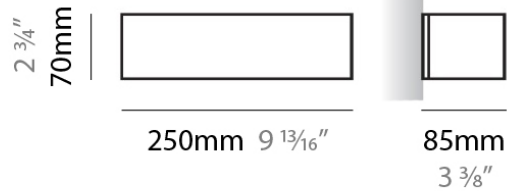

PROJECT
TYPE
NOTES
QUANTITY
DATE

TOY SURFACE

D83137

GENERAL

Series: Toy
Brand: Panzeri
Division: Design
Mounting Type: Surface
Mounting Location: Wall
Subcategory: Ambient

PHYSICAL

Shape: Rectangle
Length (mm): 250
Length (in): 9 7/8
Height (mm): 70
Height (in): 2 3/4
Extension (mm): 85
Extension (in): 3 1/4
Light Distribution: Direct / Indirect
Weight (kg): 0.9
Weight (lbs): 2
Diffuser: Frost White Glass
Fixture Finish: WHI
Fixture Material: Metal

ELECTRICAL

Number of Lamps: 1
Lamp Type: CFL
Bulb Included: Bulb Not Included
Total Output Wattage (W): 26
Max. Wattage Per Lamp (W): 26
Lamp Base: GX24-q3
Dimming: Non-Dimmable
Driver Included: Yes
Driver Type: Ballast - 120Vac - Non-dimming
Input Voltage (V): 120

LED

OPTICAL

RATINGS AND CERTIFICATIONS

Certified By: CSA Certified to UL and CSA Standards
IP rating: IP40