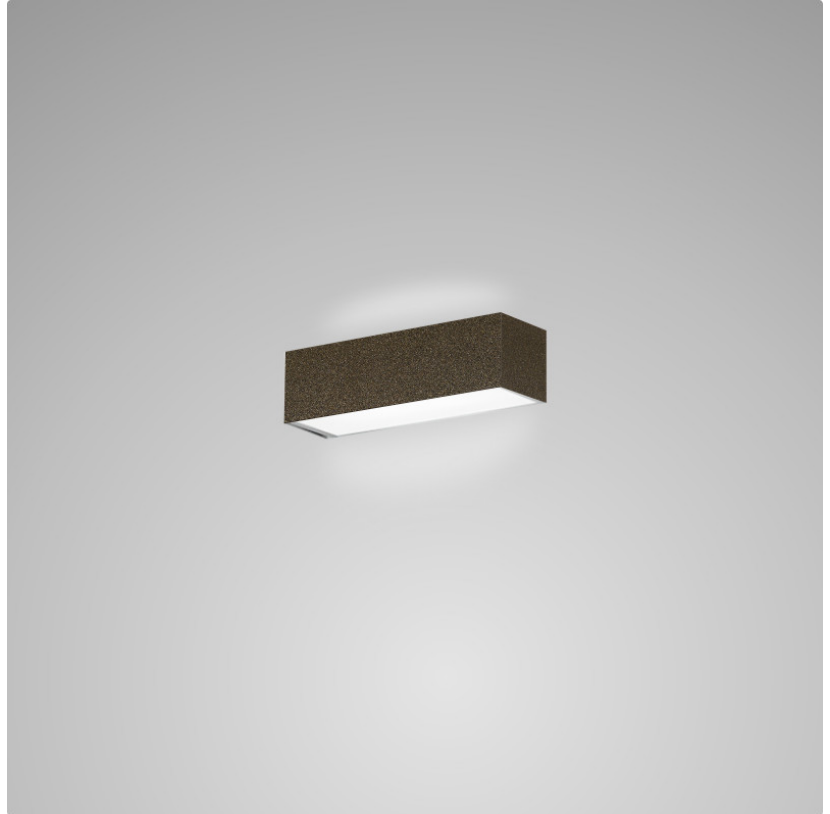

PROJECT
TYPE
NOTES
QUANTITY
DATE

TOY SURFACE

D83285

GENERAL

Series: Toy
Brand: Panzeri
Division: Design
Mounting Type: Surface
Mounting Location: Wall
Subcategory: Ambient

PHYSICAL

Shape: Rectangle
Length (mm): 250
Length (in): 9 7/8
Height (mm): 70
Height (in): 2 3/4
Extension (mm): 85
Extension (in): 3 1/4
Light Distribution: Direct / Indirect
Weight (kg): 0.9
Weight (lbs): 2
Diffuser: Frost White Glass
Fixture Material: Metal

ELECTRICAL

Number of Lamps: 1
Lamp Type: LED
Total Output Wattage (W): 12
Dimming: Non-Dimmable
Driver Included: Yes
Driver Location: Integrated
Driver Type: Constant Current
Driver Class: Class 2
Input Voltage (V): 120
Upon Request: (Dimming and 277V options available with remote driver sold separately)

LED

Color Temperature (°K): 3000
Nominal Lumen (lm): 2 x 730
CRI: >80 CRI

OPTICAL

RATINGS AND CERTIFICATIONS

Certified By: CSA Certified to UL and CSA Standards
IP rating: IP40