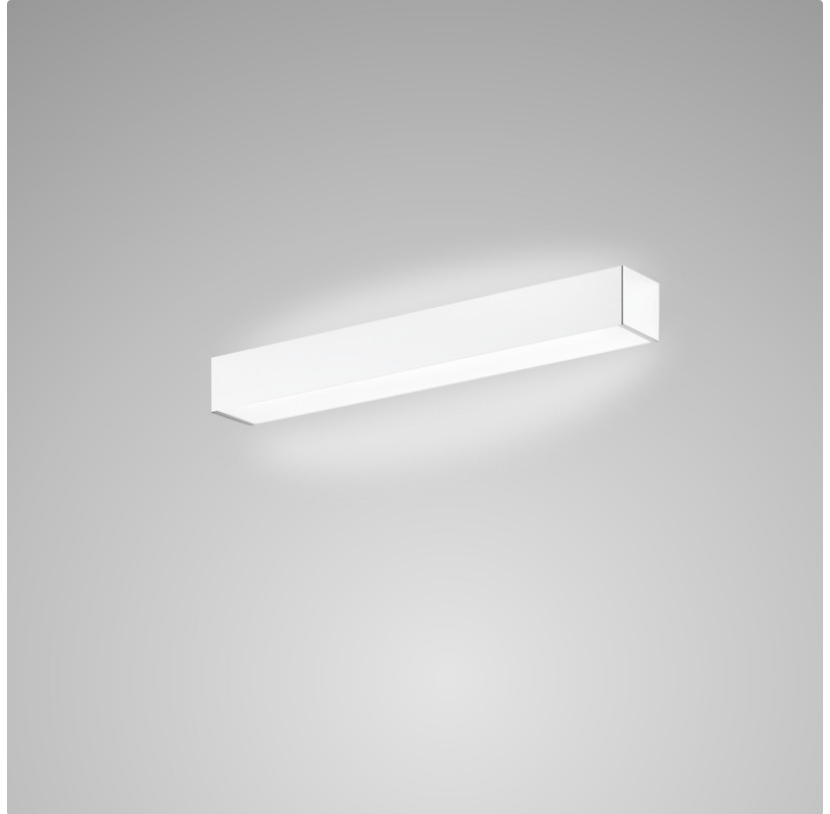

TOY SURFACE

D83140

GENERAL

Series: Toy
Brand: Panzeri
Division: Design
Mounting Type: Surface
Mounting Location: Wall
Subcategory: Ambient

PHYSICAL

Shape: Rectangle
Length (mm): 610
Length (in): 24
Height (mm): 70
Height (in): 2 3/4
Extension (mm): 85
Extension (in): 3 3/8
Light Distribution: Direct / Indirect
Weight (kg): 2.7
Weight (lbs): 6
Diffuser: Frost White Glass
Fixture Finish: WHI
Fixture Material: Metal

ELECTRICAL

Number of Lamps: 1
Lamp Type: LED Retrofit / CFL
Bulb Included: Bulb Not Included
Total Output Wattage (W): 26 / 55
Max. Wattage Per Lamp (W): 26 / 55
Lamp Base: 2GX13
Dimming: Non-Dimmable
Driver Included: Yes
Driver Location: Integrated
Driver Type: Ballast - Universal - Non-dimming
Input Voltage (V): 120 - 277

LED

OPTICAL

RATINGS AND CERTIFICATIONS

Certified By: CSA Certified to UL and CSA Standards
IP rating: IP40