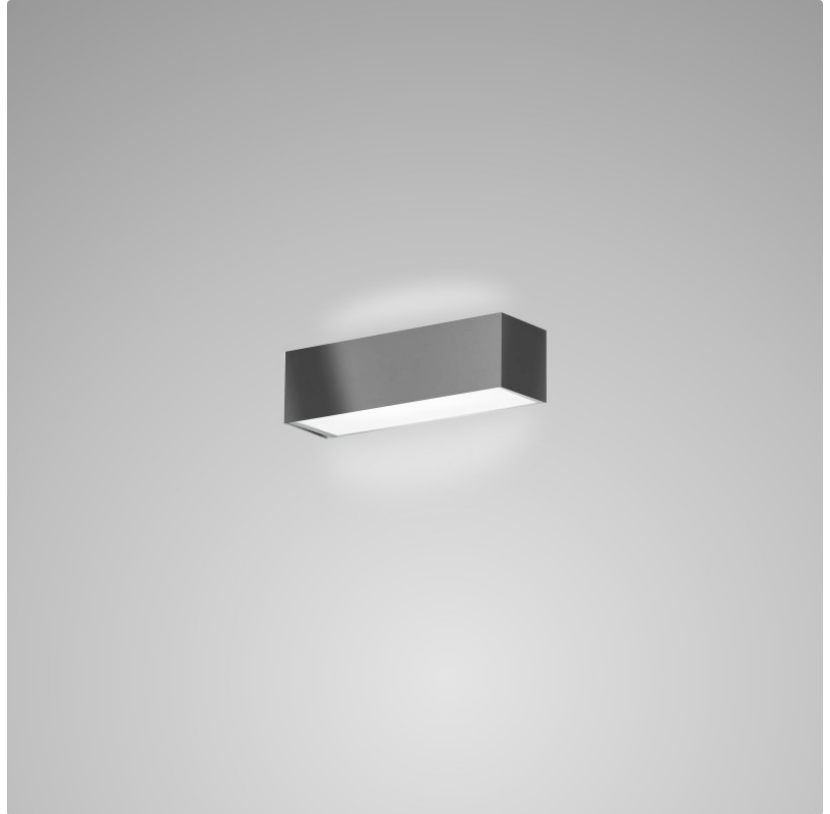

TOY SURFACE

D83281-PSS

GENERAL

Series: Toy _____

Brand: Panzeri _____

Division: Design _____

Mounting Type: Surface _____

Mounting Location: Wall _____

PHYSICAL

Shape: Rectangle _____

Length (mm): 250 _____

Length (in): $9 \frac{13}{16}$ _____

Height (mm): 70 _____

Height (in): $2 \frac{3}{4}$ _____

Extension (mm): 85 _____

Extension (in): $3 \frac{3}{8}$ _____

Light Distribution: Direct / Indirect _____

Weight (kg): 0.82 _____

Weight (lbs): 1.8 _____

Diffuser: Frost White Glass _____

Fixture Material: Metal _____

ELECTRICAL

Lamp Type: LED _____

Input Wattage (W): 13 _____

Total Output Wattage (W): 12 _____

Driver Included: Yes _____

Driver Location: Integrated _____

Driver Type: Integral LED driver, 700mA (Dimming and 277V options available with remote driver sold separately) _____

LED

Color Temperature (°K): 3000 _____

Max. Delivered Lumen (lm): 938 _____

CRI: >80 CRI _____

OPTICAL

RATINGS AND CERTIFICATIONS

Certified By: CSA Certified to UL and CSA Standards _____

IP rating: IP20 _____