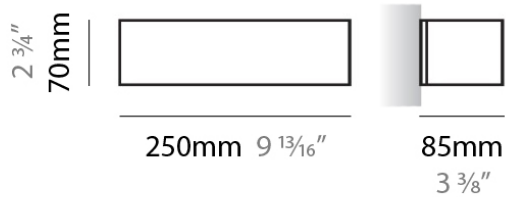

PROJECT
TYPE
NOTES
QUANTITY
DATE

TOY SURFACE

D83285

GENERAL

Series: Toy
Brand: Panzeri
Division: Design
Mounting Type: Surface
Mounting Location: Wall
Subcategory: Ambient

PHYSICAL

Shape: Rectangle
Length (mm): 250
Length (in): 9 7/8
Height (mm): 70
Height (in): 2 3/4
Extension (mm): 85
Extension (in): 3 1/4
Light Distribution: Direct / Indirect
Weight (kg): 0.9
Weight (lbs): 2
Diffuser: Frost White Glass
Fixture Material: Metal

ELECTRICAL

Number of Lamps: 1
Lamp Type: LED
Total Output Wattage (W): 12
Dimming: Non-Dimmable
Driver Included: Yes
Driver Location: Integrated
Driver Type: Constant Current
Driver Class: Class 2
Input Voltage (V): 120
Upon Request: (Dimming and 277V options available with remote driver sold separately)

LED

Color Temperature (°K): 3000
Nominal Lumen (lm): 2 x 730
CRI: >80 CRI

OPTICAL

RATINGS AND CERTIFICATIONS

Certified By: CSA Certified to UL and CSA Standards
IP rating: IP40