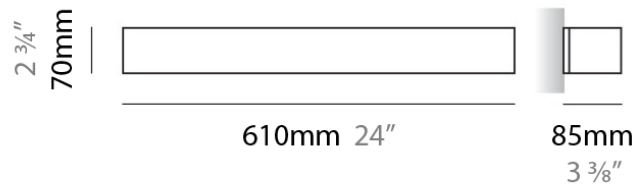

TOY SURFACE

D83141

GENERAL

Series: Toy
Brand: Panzeri
Division: Design
Mounting Type: Surface
Mounting Location: Wall
Subcategory: Ambient

PHYSICAL

Shape: Rectangle
Length (mm): 610
Length (in): 24
Height (mm): 70
Height (in): 2 3/4
Extension (mm): 85
Extension (in): 3 3/8
Light Distribution: Direct / Indirect
Weight (kg): 2.7
Weight (lbs): 6
Diffuser: Frost White Glass
Fixture Finish: SST
Fixture Material: Metal

ELECTRICAL

Number of Lamps: 1
Lamp Type: LED Retrofit / CFL
Bulb Included: Bulb Not Included
Total Output Wattage (W): 30 / 55
Max. Wattage Per Lamp (W): 30 / 55
Lamp Base: GX24-q3
Driver Included: Yes
Driver Type: Ballast - 120Vac - Non-dimming
Input Voltage (V): 120

LED

OPTICAL

RATINGS AND CERTIFICATIONS

Certified By: CSA Certified to UL and CSA Standards
IP rating: IP40