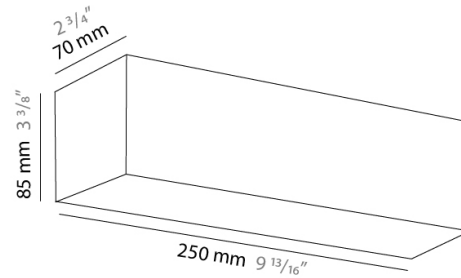

TOY SURFACE

D83281-WHI

GENERAL

Series: Toy _____

Brand: Panzeri _____

Division: Design _____

Mounting Type: Surface _____

Mounting Location: Wall _____

PHYSICAL

Shape: Rectangle _____

Length (mm): 250 _____

Length (in): 9 ¹³/₁₆ _____

Height (mm): 70 _____

Height (in): 2 ³/₄ _____

Extension (mm): 85 _____

Extension (in): 3 ³/₈ _____

Light Distribution: Direct / Indirect _____

Weight (kg): 0.82 _____

Weight (lbs): 1.8 _____

Diffuser: Frost White Glass _____

Fixture Material: Metal _____

ELECTRICAL

Lamp Type: LED _____

Input Wattage (W): 13 _____

Total Output Wattage (W): 12 _____

Driver Included: Yes _____

Driver Type: Integral LED driver, 700mA (Dimming and 277V options available with remote driver sold separately) _____

LED

Color Temperature (°K): 3000 _____

Max. Delivered Lumen (lm): 938 _____

Nominal Lumen (lm): 2 x 730lm _____

CRI: >80 CRI _____

OPTICAL

RATINGS AND CERTIFICATIONS

Certified By: CSA Certified to UL and CSA Standards _____

IP rating: IP20 _____