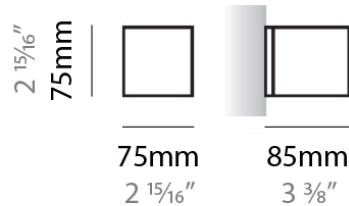

PROJECT	_____
TYPE	_____
NOTES	_____
QUANTITY	_____
DATE	_____

TOY SURFACE

D83147-WHI

GENERAL

Series: Toy
Brand: Panzeri
Division: Design
Mounting Type: Surface
Mounting Location: Wall

PHYSICAL

Shape: Square
Length (mm): 75
Length (in): 2 ¹⁵/₁₆
Height (mm): 75
Height (in): 2 ¹⁵/₁₆
Extension (mm): 85
Extension (in): 3 ³/₈
Light Distribution: Direct / Indirect
Weight (kg): 0.6
Weight (lbs): 1
Diffuser: Frost White Glass
Fixture Material: Metal

ELECTRICAL

Number of Lamps: 1
Lamp Type: LED Retrofit / Halogen
Bulb Included: Bulb Not Included
Total Output Wattage (W): 3 / 35
Max. Wattage Per Lamp (W): 3 / 35
Lamp Base: G9
Input Voltage (V): 120

LED

OPTICAL

RATINGS AND CERTIFICATIONS

Certified By: CSA Certified to UL and CSA Standards
IP rating: IP20